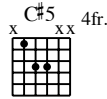

CRAZY TRAIN

As recorded by Ozzy Osbourne
(from the 1981 Album "Blizzard Of Ozz")

Transcribed by ian s.

Words by Ozzy Osbourne, Randy Rhoads & Bob Daisley
Music by Ozzy Osbourne, Randy Rhoads & Bob Daisley

A

B

P H P P H P H P H P sl.

71

Chords: F#5, E, D5, C#5

T: 14 14 14 14 14 14 13 14 13 14 13 14 13 13/14 16

A: 16 14 16 16 14 16 16 14 16 16 14 16 16 14 16 (16)

B: P H P H P H P H H P H H P sl.

73

Chords: B5, A5, G#5, E5

T: 14 14 14 14 14 14 14 17 19 Full 19 19 19 19 19 x x x

A: 11 12 14 16 11 12 14 13 14 16 13 14 16 14 17 19 Full 19 19 19 19 19 x x x

B: sl. H H H H H H H sl. H sl.

Annotations: 6:4, 8var, Full, D.S.S. al Dbl Coda

Chord: A.H.

T: 16 16 Full

A: 0 [0] 4 2 2 2 2 2 2 2 2 2 2 2 16 16

B: D 0 0 0 4 2 0 0 0 0 0 0 0 0 0

8va-----|

81

T
A
B

P P P P P P 17 sl.